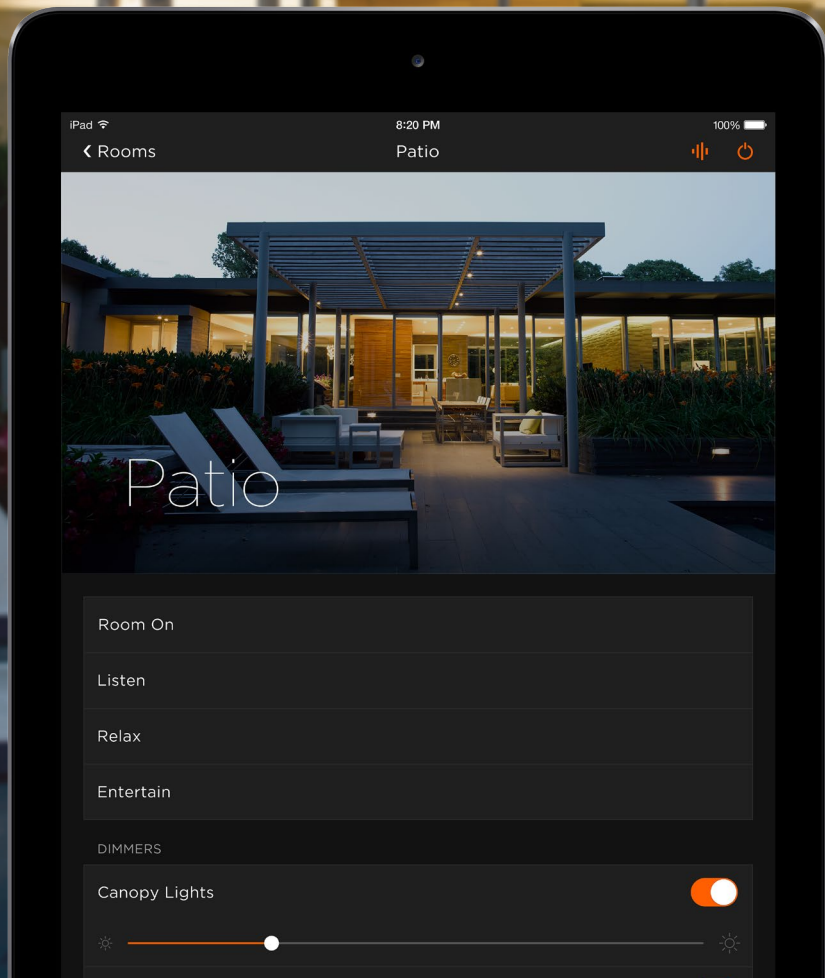

NOW PLAYING TO ANY ROOM

Whether you're with family or friends, Savant lets you entertain with ease. Personalize the music in any room, sync playlists for parties, and when evening arrives, stream HD video and tap "Movie Night" to turn your living room into a cinema.

PLAN A DINNER FOR TWO

Set the mood for your special night in advance. Dim the lights, cue up a playlist, and lower the shades for an intimate effect—call it “Date Night” and Savant will remember the scene so you can recall it when the moment’s right.

HOME IS A TOUCH AWAY

With Savant, you can keep an eye on things from anywhere. View all the rooms at a glance to check in on your family, get notifications if something is amiss, and reset the alarm if necessary. Peace of mind is important, and your Savant Home helps you rest easy.

LOVE YOUR LIGHTING

Too much light can ruin a party, but just enough can make it magical. Set your walkway lights to turn on automatically and illuminate a path without altering the ambiance.

DESIGNED FOR THE WAY YOU LIVE