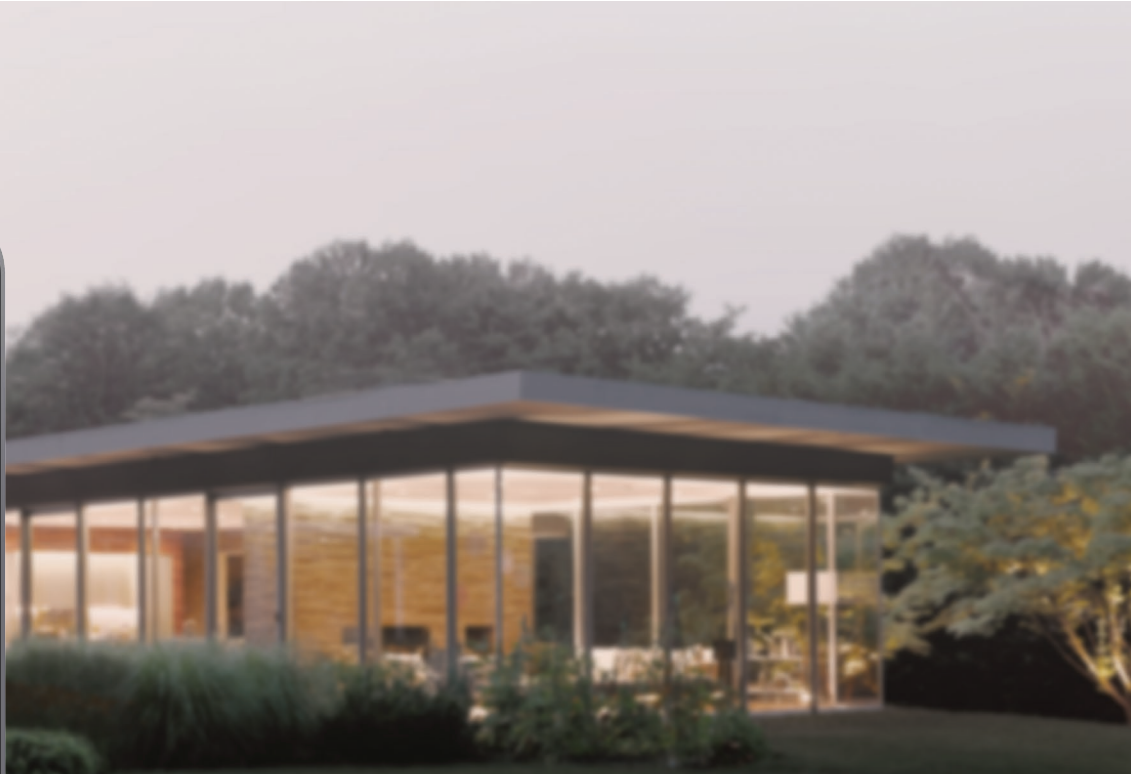

SAVANT

OUR PROMISE

Savant will help you create a home that is uniquely yours, because we've designed our systems to suit the way you live.

A SINGLE APP HOME

In your Savant Home, everything is exactly the way you like it. From lighting and climate to entertainment and security, you'll be able to personalize your home and control it all with a touch from a single app.

YOUR HOME WAKES WITH YOU

Save energy and effort with simple thermostat scheduling. Your home warms before you wake up, coordinates your window shades to improve efficiency, and even responds to seasonal changes outside.