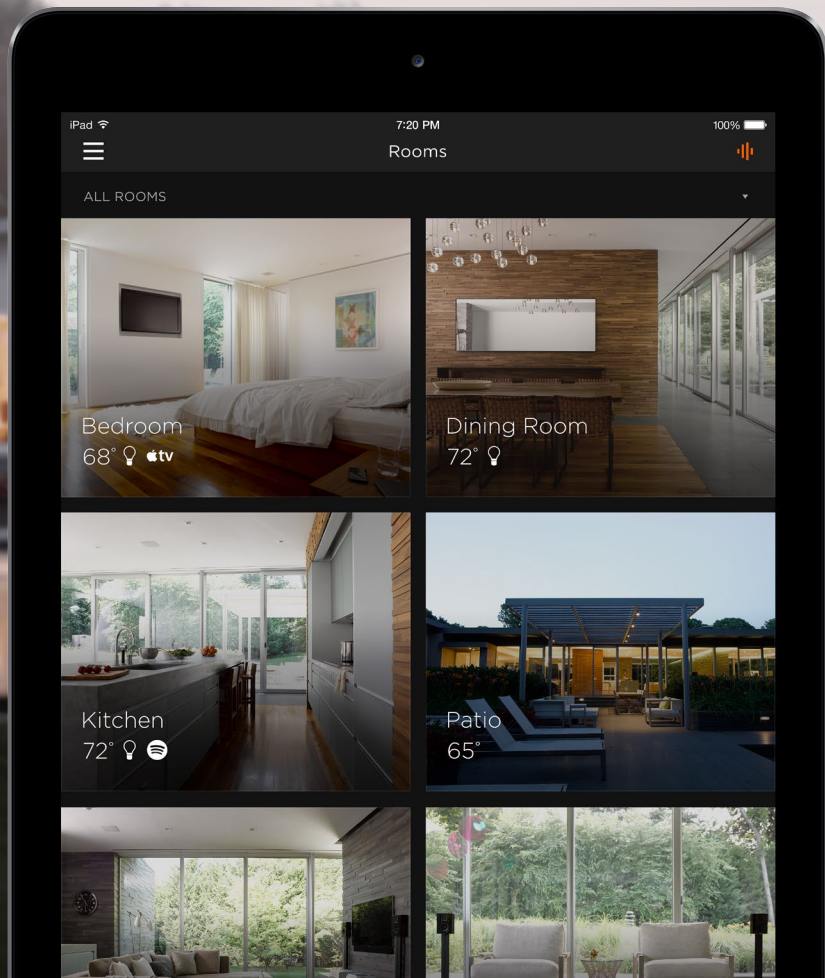

SAVANT

OUR PROMISE

Savant will help you create a home that is uniquely yours, because we've designed our systems to suit the way you live.

A SINGLE APP HOME

In your Savant Home, everything is exactly the way you like it. From lighting and climate to entertainment and security, you'll be able to personalize your home and control it all with a touch from a single app.

YOUR HOME WAKES WITH YOU

Save energy and effort with simple thermostat scheduling. Your home warms before you wake up, coordinates your window shades to improve efficiency, and even responds to seasonal changes outside.

THIS IS HOW YOU RELAX

When you've got a quiet moment to yourself, tap "Relax" in your Savant Scenes to soften the lights and turn on your mellowest mix. After all, one of the best things about your Savant Home is that it already knows what you like.

NOW PLAYING TO ANY ROOM

Whether you're with family or friends, Savant lets you entertain with ease. Personalize the music in any room, sync playlists for parties, and when evening arrives, stream HD video and tap "Movie Night" to turn your living room into a cinema.