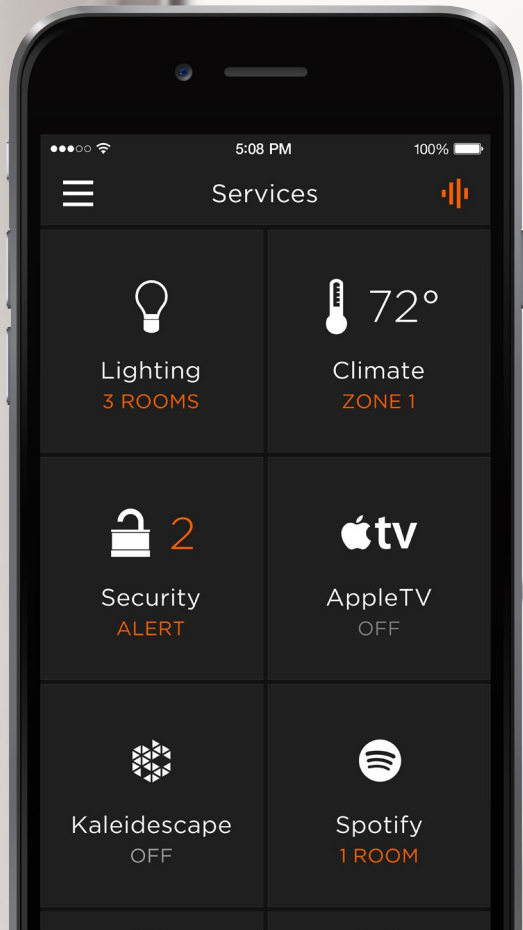

THIS IS HOW YOU RELAX

When you've got a quiet moment to yourself, tap "Relax" in your Savant Scenes to soften the lights and turn on your mellowest mix. After all, one of the best things about your Savant Home is that it already knows what you like.

NOW PLAYING TO ANY ROOM

Whether you're with family or friends, Savant lets you entertain with ease. Personalize the music in any room, sync playlists for parties, and when evening arrives, stream HD video and tap "Movie Night" to turn your living room into a cinema.

PLAN A DINNER FOR TWO

Set the mood for your special night in advance. Dim the lights, cue up a playlist, and lower the shades for an intimate effect—call it “Date Night” and Savant will remember the scene so you can recall it when the moment’s right.

HOME IS A TOUCH AWAY

With Savant, you can keep an eye on things from anywhere. View all the rooms at a glance to check in on your family, get notifications if something is amiss, and reset the alarm if necessary. Peace of mind is important, and your Savant Home helps you rest easy.