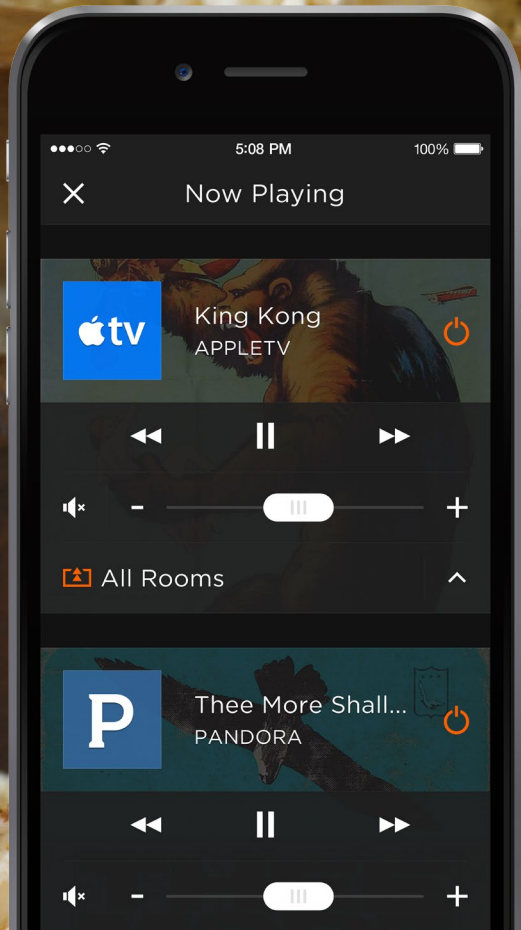

THIS IS HOW YOU RELAX

When you've got a quiet moment to yourself, tap "Relax" in your Savant Scenes to soften the lights and turn on your mellowest mix. After all, one of the best things about your Savant Home is that it already knows what you like.

NOW PLAYING TO ANY ROOM

Whether you're with family or friends, Savant lets you entertain with ease. Personalize the music in any room, sync playlists for parties, and when evening arrives, stream HD video and tap "Movie Night" to turn your living room into a cinema.